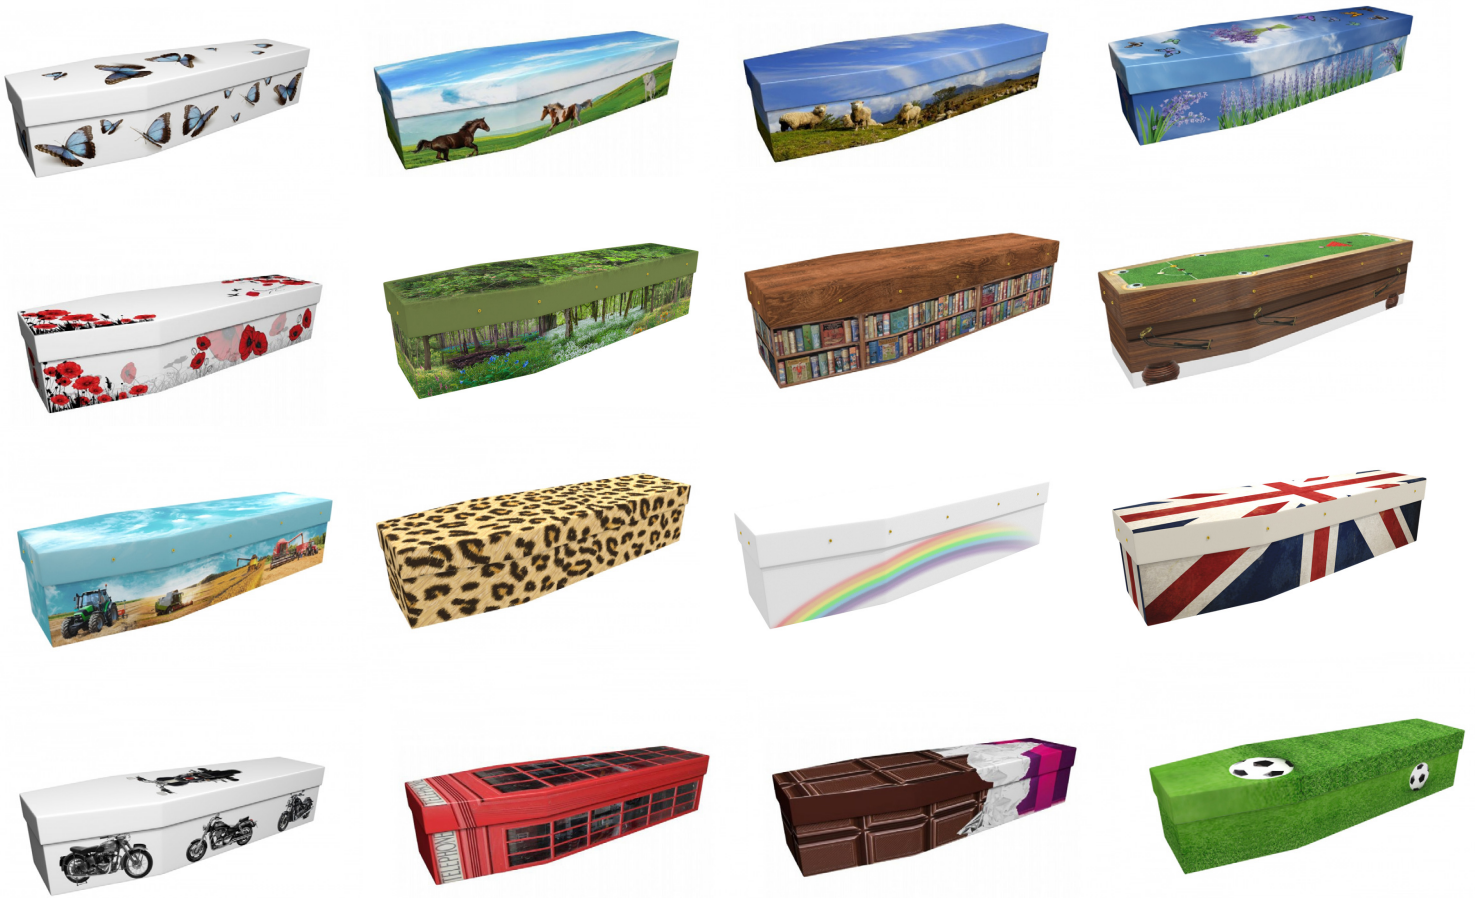

Personal Collection

.....

Choose from a range of bespoke designs that can reflect your loved one and their life

Every life has a story and our range of colourful coffins can help you tell it.

Capture the essence and personality of your loved one with your own unique bespoke design - from a love of the theatre to gourmet meals, high fashion to sporting heroes; you can create a truly personal design.

Whether you have specific family photos or have seen something you would like to incorporate, we are on hand to assist you. Other designs and patterns are available on request.

These designs can be applied over various types of coffins: from Traditional, Cardboard, Classic, Wooden caskets.

An additional fee will be applied for outsized, specialist coffins.